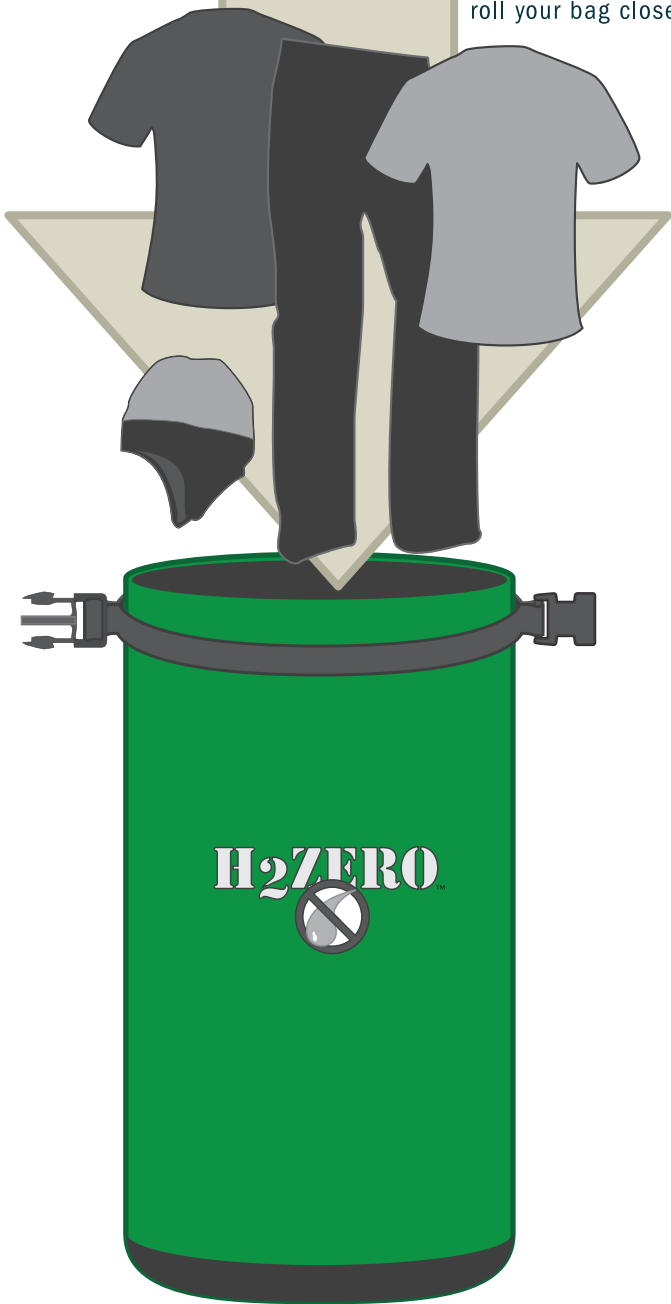

THREE ROLL CLOSURE OMNI DRY STUFF INSTRUCTIONS

Stuff Goes In!

Leave enough space to roll your bag closed.

WARNING

Dry bags are superior protection, but this bag is not suitable for protection from submersion.

Dry bags are designed to provide enhanced protection from rain and temporary contact with water.

Roll it

Fold the top over once where the buckles create an edge. Squeeze any extra air out of the bag.

Maintaining the single fold, continue to roll closed a minimum of three times.